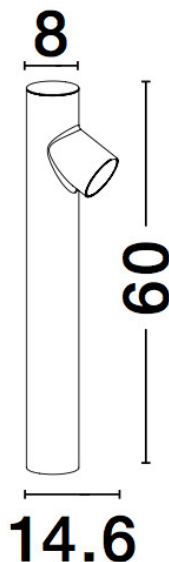

NOVA LUCE

PRODUCT DATASHEET

Version: 001

PRODUCT PHOTOGRAPH

TECHNICAL DRAWING

GENERAL INFORMATION

Product Code	9291702
Collection	Outdoor
Product Category	Bollard
Product Family	RAMO
Mounting Location	Floor
Application Environment	Outdoor

DIMENSION & WEIGHT

LxWxH (cm)	L: 8 W: 14,6 H: 60
Cut out (cm)	N/A
Weight (Kgr)	1.4

MATERIAL & COLOR

Product Color	Dark Grey
Body Material	Aluminium&-Glass

APPLICATION & MOUNTING

Ambient Working Temp.	Max 40 oC
Type of Protection	IP65
Dimmable	No
Type of Dimming (Optional)	N/A
Mounting type	Surface
Mounting Depth (cm)	N/A
Led Module Replaceable	Yes
Light Source	GU10

Power (Nominal)	7W
Input voltage (Nominal)	220-240Vac
Mains Frequency	50/60Hz

PHOTOMETRICAL DATA

Luminus Flux	N/A
Color Temperature	N/A
Light Color (Designation)	N/A

WARRANTY

Warranty	3 Years
----------	----------------