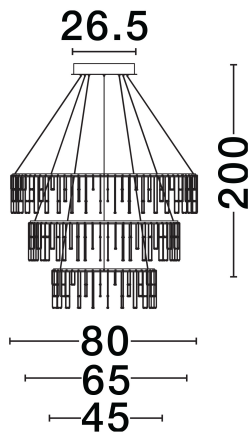

NOVA LUCE

PRODUCT DATASHEET

Version: 001

PRODUCT PHOTOGRAPH

TECHNICAL DRAWING

GENERAL INFORMATION

Product Code	9186970
Collection	Indoor
Product Category	Suspension
Product Family	Stellar
Mounting Location	Wall
Application Environment	Indoor
Specifications	N/A

DIMENSION & WEIGHT

LxWxH (cm)	D: 80 H: 200
Cut Out (cm)	N/A
Weight (Kgr)	0

MATERIAL & COLOR

Product Color	Gold
Body Material	Copper & Aluminium

APPLICATION & MOUNTING

Ambient Working Temp.	Max 45°C
Type of Protection	IP20
Dimmable	Yes
Type of Dimming	Triac
Mounting type	Surface
Mounting Depth (cm)	N/A
Led Module Replaceable	No
Light Source	LED

Power (Nominal)	72W
Input voltage (Nominal)	220-240V
Mains Frequency	50/60Hz

PHOTOMETRICAL DATA

Luminous Flux	5866lm
Color Temperature	3000K
Light Color (Designation)	Warm White

WARRANTY

Warranty	3 Years
----------	----------------