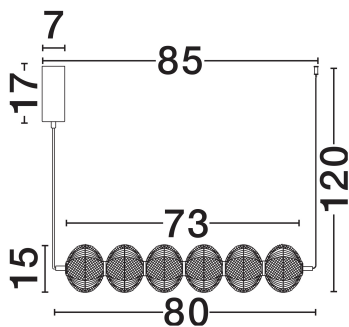

NOVA LUCE

PRODUCT DATASHEET

Version: 001

PRODUCT PHOTOGRAPH

GENERAL INFORMATION

Product Code	9236394
Collection	Indoor
Product Category	Suspension
Product Family	Klelia
Mounting Location	Wall
Application Environment	Indoor
Specifications	N/A

DIMENSION & WEIGHT

LxWxH (cm)	L: 80 W: 15 H: 120
Cut Out (cm)	N/A
Weight (Kgr)	2.6

MATERIAL & COLOR

Product Color	Brass Gold
Body Material	Metal & Acrylic

TECHNICAL DRAWING

APPLICATION & MOUNTING

Ambient Working Temp.	Max 45°C
Type of Protection	IP20
Dimmable	Yes
Type of Dimming	Triac
Mounting type	Surface
Mounting Depth (cm)	N/A
Led Module Replaceable	No
Light Source	LED

Power (Nominal)	34W
Input voltage (Nominal)	220-240V
Mains Frequency	50/60Hz

PHOTOMETRICAL DATA

Luminous Flux	2911lm
Color Temperature	3000K
Light Color (Designation)	Warm White

WARRANTY

Warranty	3 Years
----------	----------------