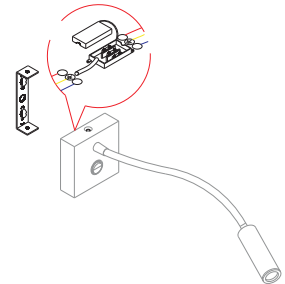

NOVA LUCE

8128201 8128202

1

Turn off the general switch

2

Drill holes & apply plastic anchors
With screws

3

Connect the wires

4

Apply the side screws

5

Turn on the general switch