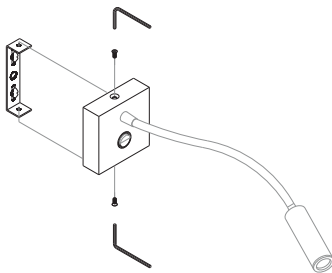

NOVA LUCE

8128201 8128202

1

Turn off the general switch

2

Drill holes & apply plastic anchors
With screws

3

Connect the wires

4

Apply the side screws

5

Turn on the general switch