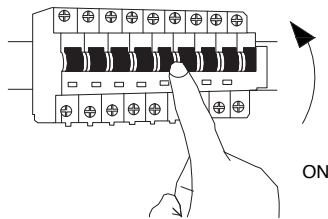

NOVA LUCE

8128201 8128202

1

Turn off the general switch

2

Drill holes & apply plastic anchors
With screws

3

Connect the wires

4

Apply the side screws

5

Turn on the general switch