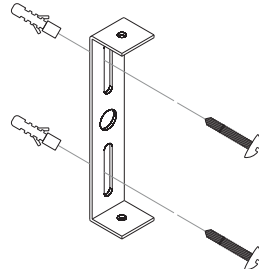

NOVA LUCE

8128201 8128202

1

Turn off the general switch

2

Drill holes & apply plastic anchors
With screws

3

Connect the wires

4

Apply the side screws

5

Turn on the general switch