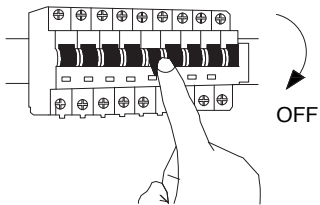

NOVA LUCE

8128201 8128202

1

Turn off the general switch

2

Drill holes & apply plastic anchors
With screws

3

Connect the wires

4

Apply the side screws

5

Turn on the general switch