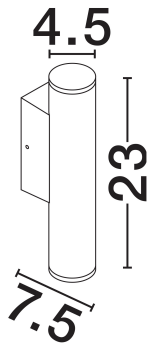

NOVA LUCE

PRODUCT DATASHEET

Version: 001

PRODUCT PHOTOGRAPH

GENERAL INFORMATION

Product Code	9050724
Collection	Outdoor
Product Category	Wall
Product Family	Torrin
Mounting Location	Wall
Application Environment	Outdoor
Specifications	N/A

DIMENSION & WEIGHT

LxWxH (cm)	D:4.5 W:7 H:23 cm
Cut out (cm)	N/A
Weight (Kgr)	0.43

TECHNICAL DRAWING

MATERIAL & COLOR

Product Color	Dark Anthracite
Body Material	Aluminium & Glass

APPLICATION & MOUNTING

Ambient Working Temp.	Max 45 oC
Type of Protection	IP65
Dimmable	No
Type of Dimming	N/A
Mounting type	Surface
Mounting Depth (cm)	N/A
Led Module Replaceable	No
Light Source	LED

NOVA LUCE S.A

Schimatari Viotias
32009, Greece

+30 22620 58 121
+30 22620 56 743

info@novaluce.com
www.novaluce.com