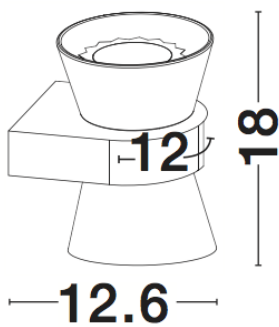

GENERAL INFORMATION

Product Code	1300301312
Collection	Decorative
Product Category	Wall
Product Family	Boccale
Mounting Location	Wall
Application Environment	Indoor

DIMENSION & WEIGHT

LxWxH (cm)	L: 12 W: 12,6 H: 18
Cut out (cm)	N/A
Weight (Kgr)	1.0

MATERIAL & COLOR

Product Color	Chrome & Clear
Body Material	Aluminium & Glass

APPLICATION & MOUNTING

Ambient Working Temp.	Max 45 oC
Type of Protection	IP20
Dimmable	Depends on the lamp
Type of Dimming (Optional)	N/A
Mounting type	Wall
Mounting Depth (cm)	N/A
Led Module Replaceable	Yes
Light Source	LED G9

NOVA LUCE S.A

Schimatari Viotias
32009, Greece

+30 22620 58 121
+30 22620 56 743

info@novaluce.com
www.novaluce.com