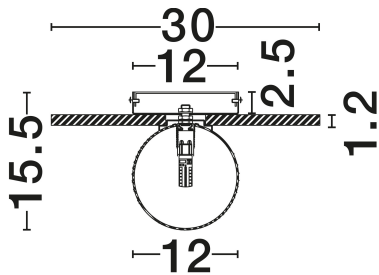

TECHNICAL DRAWING

GENERAL INFORMATION

Product Code	9501250
Collection	Indoor
Product Category	Ceiling
Product Family	Idor
Mounting Location	Ceiling
Application Environment	Indoor
Specifications	N/A

DIMENSION & WEIGHT

LxWxH (cm)	D: 30 H: 15,5
Cut Out (cm)	N/A
Weight (Kgr)	2.8

MATERIAL & COLOR

Product Color	Opal & Black
Body Material	Glass & Marble

APPLICATION & MOUNTING

Ambient Working Temp.	Max 45°C
Type of Protection	IP20
Dimmable	Yes
Type of Dimming	N/A
Mounting type	Surface
Mounting Depth (cm)	N/A
Led Module Replaceable	Yes
Light Source	G9

NOVA LUCE S.A

Schimatari Viotias
32009, Greece

+30 22620 58 121
+30 22620 56 743

info@novaluce.com
www.novaluce.com