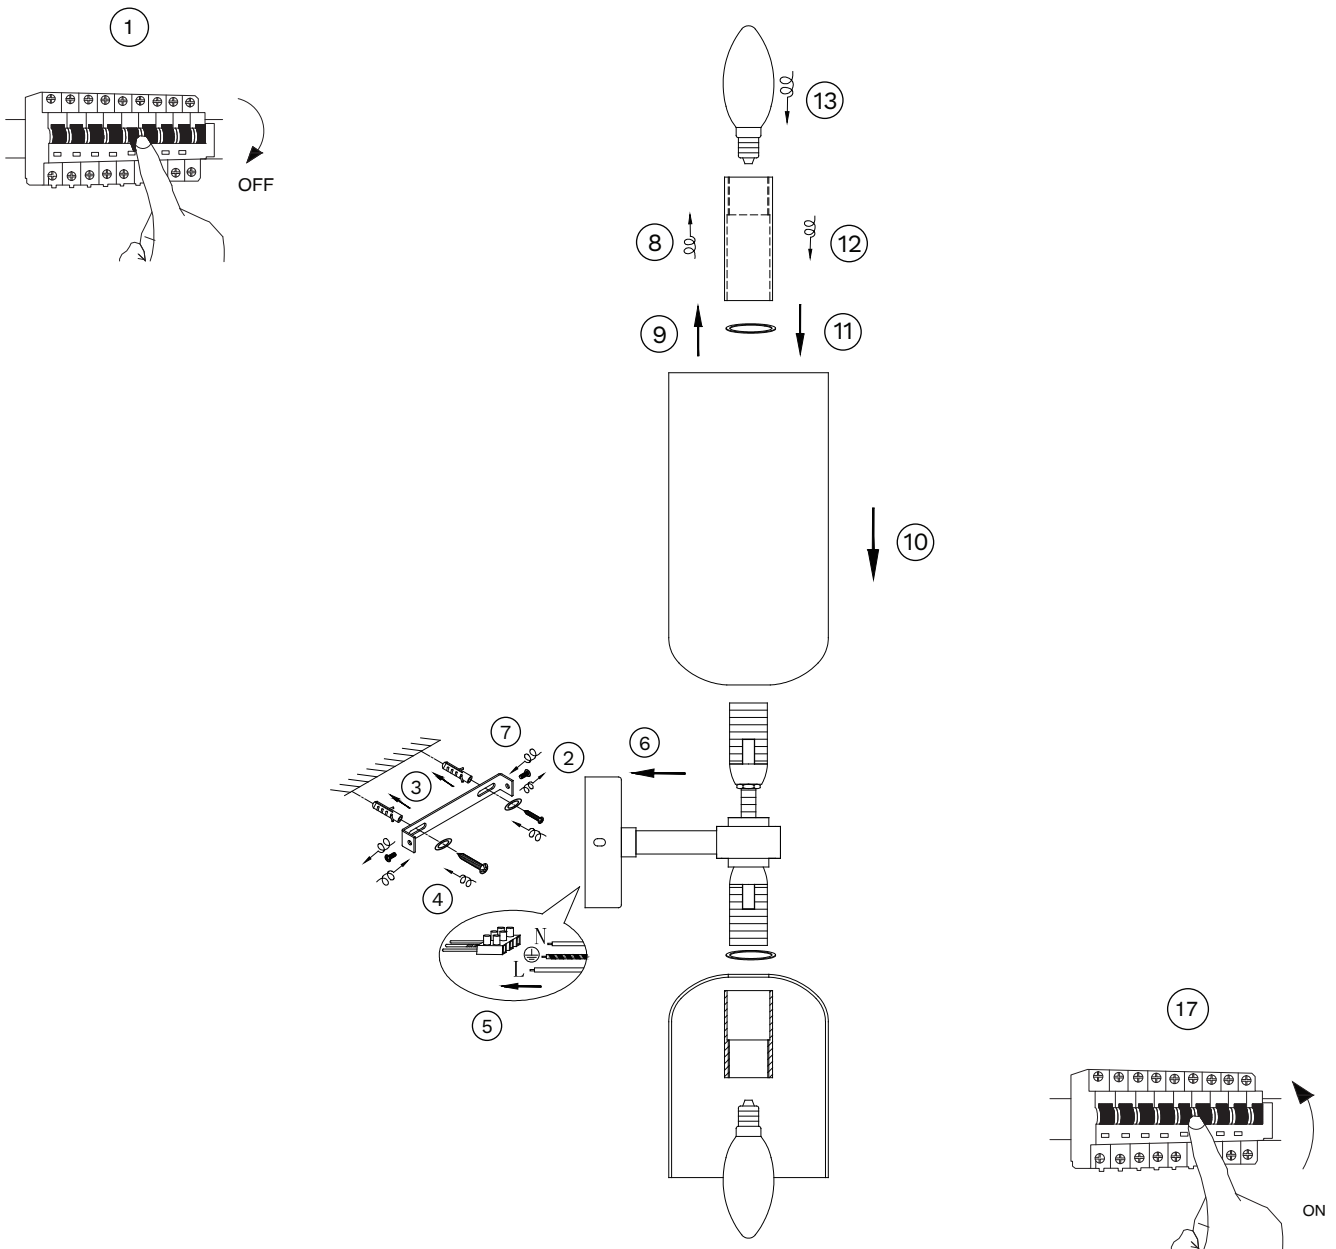

NOVA LUCE

9241110

1. Turn off the general switch
2. Untight the side screws
3. Drill holes apply plastic anchors
4. Apply screws
5. Connect wires
6. Put the canopy in place
7. Apply the side screws
8. By rotating untight the socket
9. Remove the plastic ring
10. Put the glass in place
11. Apply the plastic ring
12. Apply the bulb holder
13. Apply the bulb
14. Turn on general switch