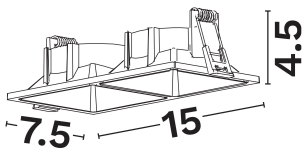

DIMENSION & WEIGHT

LxWxH (cm)	L: 15 W: 7.5 H: 4.5 cm
Cut out (cm)	14,2 X 7
Weight (Kgr)	0,16

TECHNICAL DRAWING

MATERIAL & COLOR

Product Color	White
Body Material	Aluminium
Cover Material	N/A

APPLICATION & MOUNTING