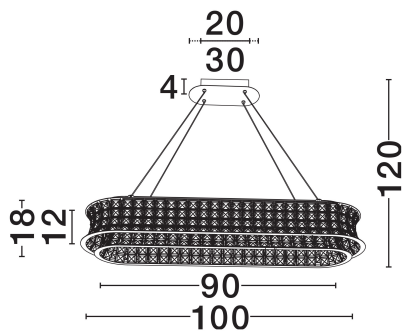

TECHNICAL DRAWING

GENERAL INFORMATION

Product Code	9019778
Collection	Indoor
Product Category	Suspension
Product Family	Celysia
Mounting Location	Wall
Application Environment	Indoor
Specifications	N/A

DIMENSION & WEIGHT

LxWxH (cm)	L: 100 W: 30 H: 120
Cut Out (cm)	N/A
Weight (Kgr)	10.5

MATERIAL & COLOR

Product Color	Platinum Gold
Body Material	Metal & Crystal

APPLICATION & MOUNTING

Ambient Working Temp.	Max 45°C
Type of Protection	IP20
Dimmable	Yes
Type of Dimming	Triac
Mounting type	Surface
Mounting Depth (cm)	N/A
Led Module Replaceable	No
Light Source	LED

NOVA LUCE S.A

Schimatari Viotias
32009, Greece

+30 22620 58 121
+30 22620 56 743

info@novaluce.com
www.novaluce.com