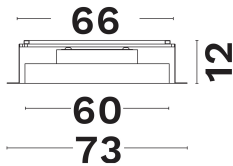

DIMENSION & WEIGHT

LxWxH (cm)	D: 60 H: 12 cm
Cut out (cm)	67
Weight (Kgr)	N/A

TECHNICAL DRAWING

MATERIAL & COLOR

Product Color	Black
Body Material	Aluminium
Cover Material	N/A

APPLICATION & MOUNTING

Ambient Working Temp.	45 C
Type of Protection	IP20
Protection Class IK	IK03
Dimmable	Yes
Type of Dimming (Optional)	Triac
Mounting type	Trimless
Mounting Depth (cm)	Ceiling
Led Module Replaceable	No
Light Source	Led
Adjustable	Yes

Luminous Flux	2400
Luminous Efficacy	60
Color Temperature	3000
Light Color (Designation)	Warm White
CRI	>80
SDCM	<3
Beam Angle	120
UGR	N/A

LIFESPAN

Lifetime	50000
----------	--------------

CERTIFICATES

Certificates	CE, UKCA
--------------	-----------------