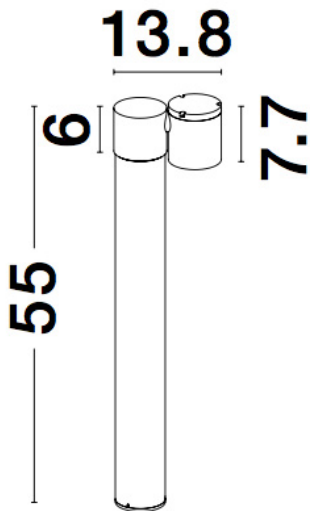

## PRODUCT PHOTOGRAPH

## TECHNICAL DRAWING

## DIMENSION & WEIGHT

LxWxH (cm)	L: 6,8 W: 13,8 H: 55
Cut out (cm)	N/A
Weight (Kgr)	1.3