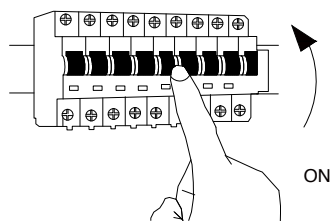

NOVA LUCE

9030150 9030151

1

Turn off the general switch

2

Remove the side screws

3

Connect the wires

4

Apply the side screws

5

Turn on the general switch