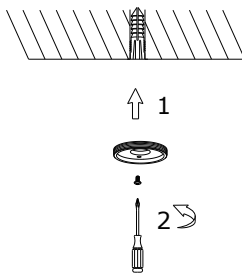

NOVA LUCE

9990733 9990734

1

Turn off the general switch

2

Drill holes

3

Apply plastic anchors

4

Apply the element with
The screws

5

Connect the wires

6

Apply the hanging
Element & Adjust the wire

7

Turn on the general switch