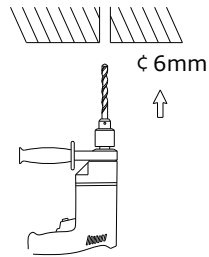

NOVA LUCE

9990733 9990734

1

Turn off the general switch

2

Drill holes

3

Apply plastic anchors

4

Apply the element with
The screws

5

Connect the wires

6

Apply the hanging
Element & Adjust the wire

7

Turn on the general switch