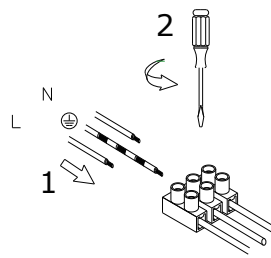

NOVA LUCE

9990733 9990734

1

Turn off the general switch

2

Drill holes

3

Apply plastic anchors

4

Apply the element with
The screws

5

Connect the wires

6

Apply the hanging
Element & Adjust the wire

7

Turn on the general switch