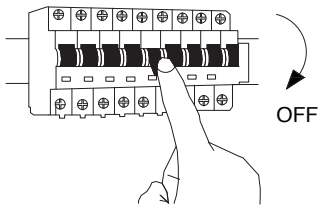

NOVA LUCE

9990733 9990734

1

Turn off the general switch

2

Drill holes

3

Apply plastic anchors

4

Apply the element with
The screws

5

Connect the wires

6

Apply the hanging
Element & Adjust the wire

7

Turn on the general switch