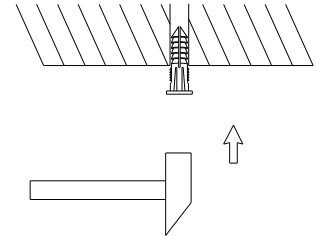

NOVA LUCE

9990733 9990734

1

Turn off the general switch

2

Drill holes

3

Apply plastic anchors

4

Apply the element with
The screws

5

Connect the wires

6

Apply the hanging
Element & Adjust the wire

7

Turn on the general switch