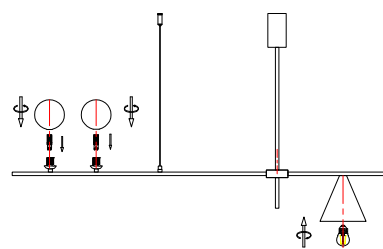

# NOVA LUCE

9501237

1

Turn off the general switch

2

Drill holes apply screws  
& Plastic anchors

3

By rotating apply the pipe

4

Connect the wires

5

Apply side screws  
& The canopy by rotating

6

Insert the bulb with the glass

7

Turn on the general switch