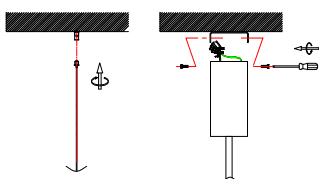

# NOVA LUCE

9501237

1

Turn off the general switch

2

Drill holes apply screws  
& Plastic anchors

3

By rotating apply the pipe

4

Connect the wires

5

Apply side screws  
& The canopy by rotating

6

Insert the bulb with the glass

7

Turn on the general switch