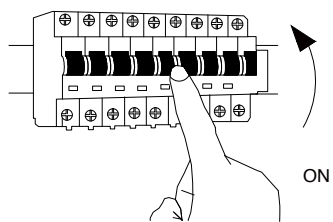

# NOVA LUCE

9501237

1

Turn off the general switch

2

Drill holes apply screws  
& Plastic anchors

3

By rotating apply the pipe

4

Connect the wires

5

Apply side screws  
& The canopy by rotating

6

Insert the bulb with the glass

7

Turn on the general switch