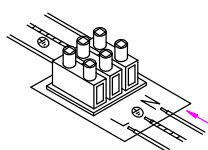

# NOVA LUCE

9501237

1

Turn off the general switch

2

Drill holes apply screws  
& Plastic anchors

3

By rotating apply the pipe

4

Connect the wires

5

Apply side screws  
& The canopy by rotating

6

Insert the bulb with the glass

7

Turn on the general switch