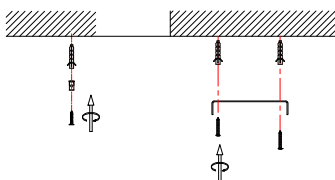

# NOVA LUCE

9501237

1

Turn off the general switch

2

Drill holes apply screws  
& Plastic anchors

3

By rotating apply the pipe

4

Connect the wires

5

Apply side screws  
& The canopy by rotating

6

Insert the bulb with the glass

7

Turn on the general switch