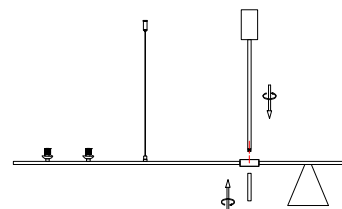

# NOVA LUCE

9501237

1

Turn off the general switch

2

Drill holes apply screws  
& Plastic anchors

3

By rotating apply the pipe

4

Connect the wires

5

Apply side screws  
& The canopy by rotating

6

Insert the bulb with the glass

7

Turn on the general switch