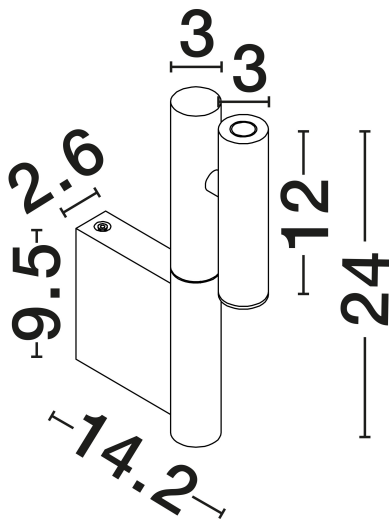

NOVA LUCE

PRODUCT DATASHEET

Version: 001

PRODUCT PHOTOGRAPH

GENERAL INFORMATION

Product Code	9540286
Collection	Indoor
Product Category	Wall
Product Family	Arco
Mounting Location	Wall
Application Environment	Indoor
Specifications	N/A

DIMENSION & WEIGHT

LxWxH (cm)	D: 3 W: 14.2 H: 24
Cut Out (cm)	N/A
Weight (Kgr)	0.86

MATERIAL & COLOR

Product Color	Sandy Black
Body Material	Aluminium

TECHNICAL DRAWING

APPLICATION & MOUNTING

Ambient Working Temp.	Max 45°C
Type of Protection	IP20
Dimmable	Yes
Type of Dimming	Triac
Mounting type	Surface
Mounting Depth (cm)	N/A
Led Module Replaceable	No
Light Source	LED

Power (Nominal)	4W
Input voltage (Nominal)	220-240V
Mains Frequency	50/60Hz

PHOTOMETRICAL DATA

Luminous Flux	192lm
Color Temperature	3000K
Light Color (Designation)	Warm White

WARRANTY

Warranty	3 Years
----------	----------------