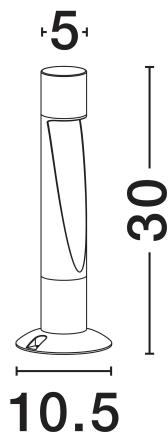

NOVA LUCE

PRODUCT DATASHEET

Version: 001

PRODUCT PHOTOGRAPH

GENERAL INFORMATION

Product Code	9971466
Collection	Outdoor
Product Category	Bollard
Product Family	Nooi
Mounting Location	Ground
Application Environment	Outdoor
Specifications	N/A

DIMENSION & WEIGHT

LxWxH (cm)	D:10.5 H:30 cm
Cut out (cm)	N/A
Weight (Kgr)	0.35

TECHNICAL DRAWING

MATERIAL & COLOR

Product Color	Dark Anthracite
Body Material	Aluminium & Glass

APPLICATION & MOUNTING

Ambient Working Temp.	Max 45 oC
Type of Protection	IP65
Dimmable	No
Type of Dimming	N/A
Mounting type	Surface
Mounting Depth (cm)	N/A
Led Module Replaceable	No
Light Source	LED

Power (Nominal)	6w
Input voltage (Nominal)	220-240Vac
Mains Frequency	50/60Hz

PHOTOMETRICAL DATA

Luminous Flux	185lm
Color Temperature	3000K
Light Color (Designation)	Warm White

WARRANTY

Warranty	3 Years
----------	----------------