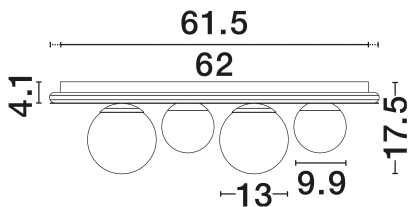

GENERAL INFORMATION

Product Code	9061432
Collection	Indoor
Product Category	Ceiling
Product Family	Velna
Mounting Location	Ceiling
Application Environment	Indoor
Specifications	N/A

DIMENSION & WEIGHT

LxWxH (cm)	D: 62.2 H: 17.5
Cut Out (cm)	N/A
Weight (Kgr)	5.8

MATERIAL & COLOR

Product Color	Opal & Sandy Black
Body Material	Glass & Aluminium

APPLICATION & MOUNTING

Ambient Working Temp.	Max 45°C
Type of Protection	IP20
Dimmable	Yes
Type of Dimming	Triac
Mounting type	Surface
Mounting Depth (cm)	N/A
Led Module Replaceable	No
Light Source	LED

NOVA LUCE S.A

Schimatari Viotias
32009, Greece

+30 22620 58 121
+30 22620 56 743

info@novaluce.com
www.novaluce.com