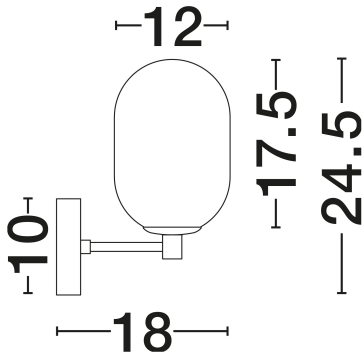

NOVA LUCE

PRODUCT DATASHEET

Version: 001

PRODUCT PHOTOGRAPH

TECHNICAL DRAWING

GENERAL INFORMATION

Product Code	9009247
Collection	Indoor
Product Category	Wall
Product Family	Balor
Mounting Location	Wall
Application Environment	Indoor
Specifications	N/A

DIMENSION & WEIGHT

LxWxH (cm)	D: 18 H: 24.5
Cut Out (cm)	N/A
Weight (Kgr)	0.67

MATERIAL & COLOR

Product Color	Gradient White & Brass Gold
Body Material	Glass & Metal

APPLICATION & MOUNTING

Ambient Working Temp.	Max 45°C
Type of Protection	IP20
Dimmable	N/A
Type of Dimming	N/A
Mounting type	Surface
Mounting Depth (cm)	N/A
Led Module Replaceable	Yes
Light Source	G9

Power (Nominal)	1x5W
Input voltage (Nominal)	100-240V
Mains Frequency	50/60Hz

PHOTOMETRICAL DATA

Luminous Flux	N/A
Color Temperature	N/A
Light Color (Designation)	N/A

WARRANTY

Warranty	3 Years
----------	----------------