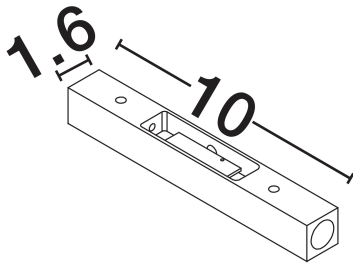

GENERAL INFORMATION

Product Code	9580908
Collection	Indoor
Product Category	Accessories
Product Family	Ivy
Mounting Location	N/A
Application Environment	Indoor
Specifications	N/A

DIMENSION & WEIGHT

LxWxH (cm)	L: 10 W: 1.6 H: 1.6
Cut Out (cm)	N/A
Weight (Kgr)	0.036

MATERIAL & COLOR

Product Color	Sandy Black
Body Material	Aluminium

APPLICATION & MOUNTING

Ambient Working Temp.	Max 45°C
Type of Protection	IP20
Dimmable	N/A
Type of Dimming	N/A
Mounting type	Surface
Mounting Depth (cm)	N/A
Led Module Replaceable	N/A
Light Source	N/A

NOVA LUCE S.A

Schimatari Viotias
32009, Greece

+30 22620 58 121
+30 22620 56 743

info@novaluce.com
www.novaluce.com