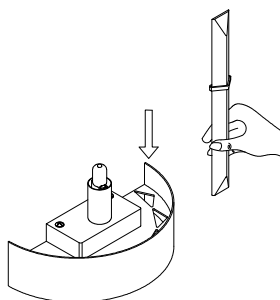

NOVA LUCE

9695220

①

Turn off the general switch

②

Mark where to drill holes
Apply plastic anchors & tie up screws

③

Connect wires

④

Fix it in place by tying up screws
& insert the bulb

⑤

Apply pieces into place

⑥

Turn on the general switch

④

⑤