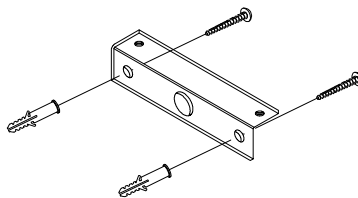

NOVA LUCE

9695220

①

Turn off the general switch

②

Mark where to drill holes
Apply plastic anchors & tie up screws

③

Connect wires

④

Fix it in place by tying up screws
& insert the bulb

⑤

Apply pieces into place

⑥

Turn on the general switch

④

⑤