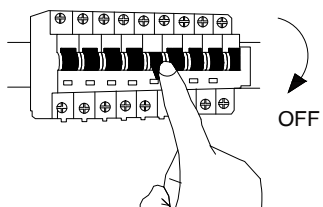

NOVA LUCE

9695220

①

Turn off the general switch

②

Mark where to drill holes
Apply plastic anchors & tie up screws

③

Connect wires

④

Fix it in place by tying up screws
& insert the bulb

⑤

Apply pieces into place

⑥

Turn on the general switch

④

⑤