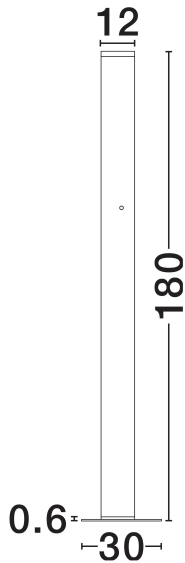

NOVA LUCE

PRODUCT DATASHEET

Version: 001

PRODUCT PHOTOGRAPH

TECHNICAL DRAWING

GENERAL INFORMATION

Product Code	9268032
Collection	Indoor
Product Category	Floor
Product Family	Orin_S
Mounting Location	Floor
Application Environment	Indoor
Specifications	N/A

DIMENSION & WEIGHT

LxWxH (cm)	D: 12 H: 180
Cut Out (cm)	N/A
Weight (Kgr)	9.95

MATERIAL & COLOR

Product Color	Sandy Black
Body Material	Steel, Aluminium &Acrylic

APPLICATION & MOUNTING

Ambient Working Temp.	Max 45°C
Type of Protection	IP20
Dimmable	Yes
Type of Dimming	Triac
Mounting type	Surface
Mounting Depth (cm)	N/A
Led Module Replaceable	No
Light Source	LED

Power (Nominal)	57W
Input voltage (Nominal)	220-240V
Mains Frequency	50/60Hz

PHOTOMETRICAL DATA

Luminous Flux	4275lm
Color Temperature	3000K
Light Color (Designation)	Warm White

WARRANTY

Warranty	3 Years
----------	----------------