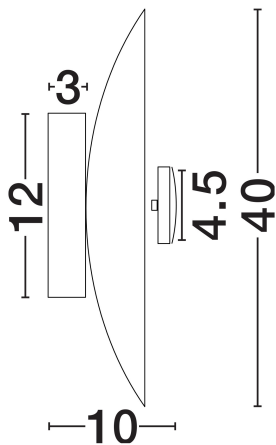

NOVA LUCE

PRODUCT DATASHEET

Version: 001

PRODUCT PHOTOGRAPH

TECHNICAL DRAWING

GENERAL INFORMATION

Product Code	9070635
Collection	Indoor
Product Category	Wall
Product Family	Velina
Mounting Location	Wall
Application Environment	Indoor
Specifications	N/A

DIMENSION & WEIGHT

LxWxH (cm)	D: 40 W: 10
Cut Out (cm)	N/A
Weight (Kgr)	1.2

MATERIAL & COLOR

Product Color	White
Body Material	Pmma&Paper

APPLICATION & MOUNTING

Ambient Working Temp.	Max 45°C
Type of Protection	IP20
Dimmable	No
Type of Dimming	N/A
Mounting type	Surface
Mounting Depth (cm)	N/A
Led Module Replaceable	No
Light Source	LED

Power (Nominal)	5W
Input voltage (Nominal)	220-240V
Mains Frequency	50/60Hz

PHOTOMETRICAL DATA

Luminous Flux	310lm
Color Temperature	3000K
Light Color (Designation)	Warm White

WARRANTY

Warranty	3 Years
----------	----------------