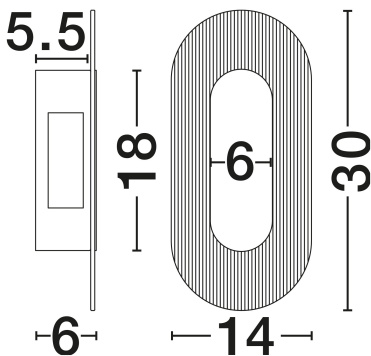

NOVA LUCE

PRODUCT DATASHEET

Version: 001

PRODUCT PHOTOGRAPH

TECHNICAL DRAWING

GENERAL INFORMATION

| | |
|-------------------------|---------|
| Product Code | 9236418 |
| Collection | Indoor |
| Product Category | Table |
| Product Family | Vetrio |
| Mounting Location | Table |
| Application Environment | Indoor |
| Specifications | N/A |

DIMENSION & WEIGHT

| | |
|--------------|------------------|
| LxWxH (cm) | L: 14 W: 6 H: 30 |
| Cut Out (cm) | N/A |
| Weight (Kgr) | 0.867 |

MATERIAL & COLOR

| | |
|---------------|--------------------|
| Product Color | Matt Black & Clear |
| Body Material | Metal & Glass |

| | |
|-------------------------|-----------------|
| Power (Nominal) | 6W |
| Input voltage (Nominal) | 220-240V |
| Mains Frequency | 50/60Hz |

PHOTOMETRICAL DATA

| | |
|---------------------------|-------------------|
| Luminous Flux | 203lm |
| Color Temperature | 3000K |
| Light Color (Designation) | Warm White |