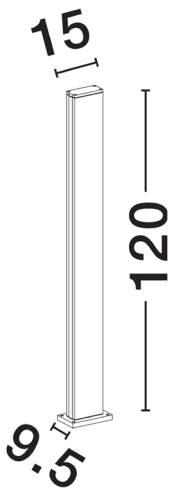

NOVA LUCE

PRODUCT DATASHEET

Version: 001

PRODUCT PHOTOGRAPH

TECHNICAL DRAWING

GENERAL INFORMATION

Product Code	9030855
Collection	Outdoor
Product Category	Bollard
Product Family	Sasso
Mounting Location	Ground
Application Environment	Outdoor
Specifications	Antisalt Protection

DIMENSION & WEIGHT

LxWxH (cm)	L: 15 W: 9,5 H: 120
Cut out (cm)	N/A
Weight (Kgr)	3.3

MATERIAL & COLOR

Product Color	Black
Body Material	Aluminium & Pc

APPLICATION & MOUNTING

Ambient Working Temp.	Max 45 oC
Type of Protection	IP54
Dimmable	No
Type of Dimming (Optional)	N/A
Mounting type	Surface
Mounting Depth (cm)	N/A
Led Module Replaceable	Yes
Light Source	LED

Power (Nominal)	22 W
Input voltage (Nominal)	220-240Vac
Mains Frequency	50/60Hz

PHOTOMETRICAL DATA

Luminous Flux	757 lm
Color Temperature	3000 K
Light Color (Designation)	Warm White

WARRANTY

Warranty	3 Years
----------	----------------