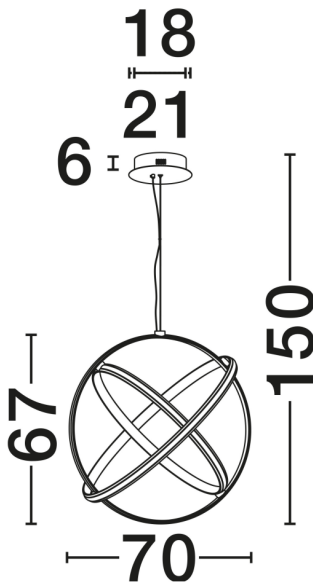

NOVA LUCE

PRODUCT DATASHEET

Version: 001

PRODUCT PHOTOGRAPH

TECHNICAL DRAWING

GENERAL INFORMATION

Product Code	9365013
Collection	Decorative
Product Category	Suspension
Product Family	Pertone
Mounting Location	Ceiling
Application Environment	Indoor

DIMENSION & WEIGHT

LxWxH (cm)	D: 70 H: 150
Cut out (cm)	N/A
Weight (Kgr)	3.5

MATERIAL & COLOR

Product Color	Black Purple
Body Material	Aluminium & Acrylic

APPLICATION & MOUNTING

Ambient Working Temp.	Max 45 oC
Type of Protection	IP20
Dimmable	No
Type of Dimming (Optional)	N/A
Mounting type	Ceiling
Mounting Depth (cm)	N/A
Led Module Replaceable	No
Light Source	LED

Power (Nominal)	63W
Input voltage (Nominal)	220-240Vac
Mains Frequency	50/60Hz

PHOTOMETRICAL DATA

Luminous Flux	3043 lm
Color Temperature	3000K
Light Color (Designation)	Warm White

WARRANTY

Warranty	3 Years
----------	----------------