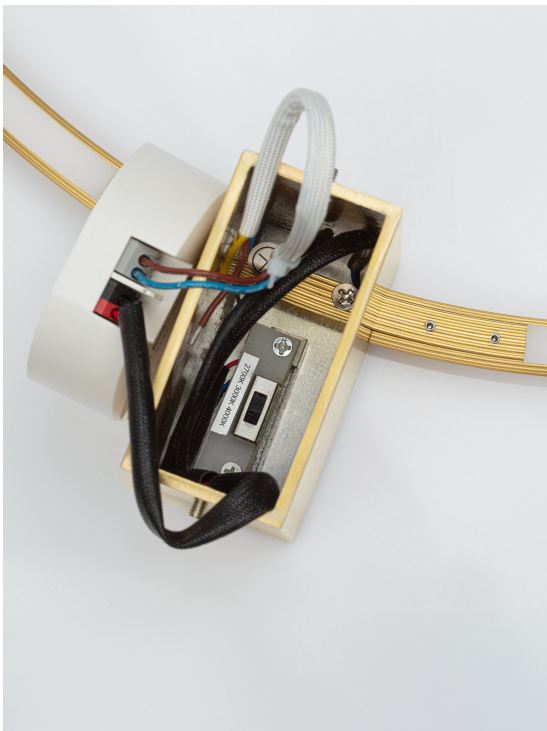

NOVA LUCE

PRODUCT DATASHEET

Version: 001

PRODUCT PHOTOGRAPH

TECHNICAL DRAWING

GENERAL INFORMATION

Product Code	9060270
Collection	Indoor
Product Category	Wall
Product Family	Cercio
Mounting Location	Wall
Application Environment	Indoor
Specifications	N/A

DIMENSION & WEIGHT

LxWxH (cm)	D: 50 W: 10 H: 55
Cut Out (cm)	N/A
Weight (Kgr)	0.8

MATERIAL & COLOR

Product Color	Brass Gold
Body Material	Aluminium

APPLICATION & MOUNTING

Ambient Working Temp.	Max 45°C
Type of Protection	IP20
Dimmable	Yes
Type of Dimming	Triac
Mounting type	Surface
Mounting Depth (cm)	N/A
Led Module Replaceable	No
Light Source	LED

Power (Nominal)	21W
Input voltage (Nominal)	220-240V
Mains Frequency	50/60Hz

PHOTOMETRICAL DATA

Luminous Flux	1050lm
Color Temperature	2700-3000-4000K
Light Color (Designation)	WW - NW

WARRANTY

Warranty	3 Years
----------	----------------