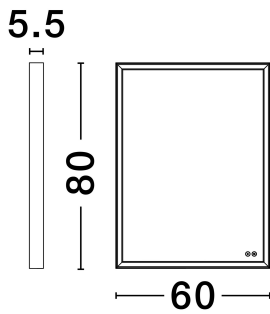

TECHNICAL DRAWING

APPLICATION & MOUNTING

Ambient Working Temp.	Max 45°C
Type of Protection	IP44
Dimmable	No
Type of Dimming	N/A
Mounting type	Surface
Mounting Depth (cm)	N/A
Led Module Replaceable	No
Light Source	LED

NOVA LUCE S.A

Schimatari Viotias
32009, Greece

+30 22620 58 121
+30 22620 56 743

info@novaluce.com
www.novaluce.com