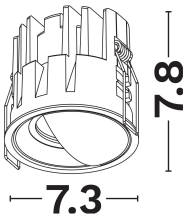

NOVA LUCE

PRODUCT DATASHEET

Version: 001

PRODUCT PHOTOGRAPH

GENERAL INFORMATION

Product Code	9030665
Product Category	Downlights
Product Family	Cirrus
Mounting Location	Ceiling
Application Environment	Indoor

DIMENSION & WEIGHT

LxWxH (cm)	D:7.3 H:7.8
Cut out (cm)	6,8
Weight (Kgr)	N/A

TECHNICAL DRAWING

MATERIAL & COLOR

Product Color	White
Body Material	Aluminium
Cover Material	N/A

APPLICATION & MOUNTING

Ambient Working Temp.	45 C
Type of Protection	IP44
Protection Class IK	IK03
Dimmable	Yes
Type of Dimming (Optional)	Triac/Dali
Mounting type	Recessed
Mounting Depth (cm)	Ceiling
Led Module Replaceable	No
Light Source	Led
Adjustable	No

NOVA LUCE

PRODUCT DATASHEET

Version: 001

ELECTRICAL DATA

Power (Nominal)	13
Input voltage (Nominal)	37Vdc
Mains Frequency	50/60Hz
Output voltage	37Vdc
Output Current	350mA
Power Factor	0.55
Efficiency	>83%
SVM	<0.4
Pst	<1
Class	III

PHOTOMETRICAL DATA

Luminous Flux	934
Luminous Efficacy	71.8
Color Temperature	3000
Light Color (Designation)	Warm White
CRI	97
SDCM	<3
Beam Angle	38
UGR	N/A

LIFESPAN

Lifetime	50000
----------	--------------