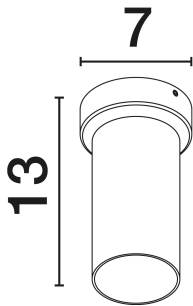

TECHNICAL DRAWING

APPLICATION & MOUNTING

Ambient Working Temp.	Max 45°C
Type of Protection	IP20
Dimmable	Yes
Type of Dimming	N/A
Mounting type	Surface
Mounting Depth (cm)	N/A
Led Module Replaceable	Yes
Light Source	GU10

NOVA LUCE S.A

Schimatari Viotias
32009, Greece

+30 22620 58 121
+30 22620 56 743

info@novaluce.com
www.novaluce.com