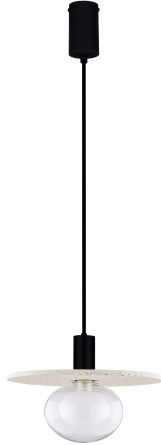

NOVA LUCE

PRODUCT DATASHEET

Version: 001

PRODUCT PHOTOGRAPH

TECHNICAL DRAWING

GENERAL INFORMATION

Product Code	9540246
Collection	Indoor
Product Category	Suspension
Product Family	Vrahos
Mounting Location	Wall
Application Environment	Indoor
Specifications	N/A

DIMENSION & WEIGHT

LxWxH (cm)	D: 29.5 H: 160
Cut Out (cm)	N/A
Weight (Kgr)	2.1

MATERIAL & COLOR

Product Color	Beige
Body Material	Terrazzo Concrete & Glass

APPLICATION & MOUNTING

Ambient Working Temp.	Max 45°C
Type of Protection	IP20
Dimmable	N/A
Type of Dimming	N/A
Mounting type	Surface
Mounting Depth (cm)	N/A
Led Module Replaceable	Yes
Light Source	E27