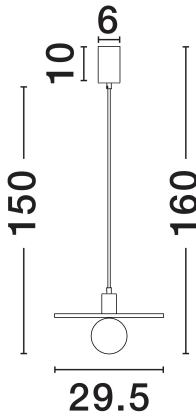

NOVA LUCE

PRODUCT DATASHEET

Version: 001

PRODUCT PHOTOGRAPH

TECHNICAL DRAWING

GENERAL INFORMATION

Product Code	9540246
Collection	Indoor
Product Category	Suspension
Product Family	Vrahos
Mounting Location	Wall
Application Environment	Indoor
Specifications	N/A

DIMENSION & WEIGHT

LxWxH (cm)	D: 29.5 H: 160
Cut Out (cm)	N/A
Weight (Kgr)	2.1

MATERIAL & COLOR

Product Color	Beige
Body Material	Terrazzo Concrete & Glass

APPLICATION & MOUNTING

Ambient Working Temp.	Max 45°C
Type of Protection	IP20
Dimmable	N/A
Type of Dimming	N/A
Mounting type	Surface
Mounting Depth (cm)	N/A
Led Module Replaceable	Yes
Light Source	E27

Power (Nominal)	1x12W
Input voltage (Nominal)	220-240V
Mains Frequency	50/60Hz

PHOTOMETRICAL DATA

Luminous Flux	N/A
Color Temperature	N/A
Light Color (Designation)	N/A

WARRANTY

Warranty	3 Years
----------	----------------