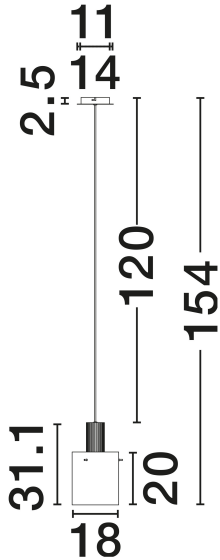

TECHNICAL DRAWING

GENERAL INFORMATION

Product Code	9236200
Collection	Indoor
Product Category	Suspension
Product Family	Mirbi
Mounting Location	Ceiling
Application Environment	Indoor
Specifications	N/A

DIMENSION & WEIGHT

LxWxH (cm)	D: 18 H: 154
Cut Out (cm)	N/A
Weight (Kgr)	0

MATERIAL & COLOR

Product Color	Smokey & Sandy Black
Body Material	Glass & Steel

APPLICATION & MOUNTING

Ambient Working Temp.	Max 45°C
Type of Protection	IP20
Dimmable	Yes
Type of Dimming	N/A
Mounting type	Surface
Mounting Depth (cm)	N/A
Led Module Replaceable	Yes
Light Source	E27

NOVA LUCE S.A

Schimatari Viotias
32009, Greece

+30 22620 58 121
+30 22620 56 743

info@novaluce.com
www.novaluce.com