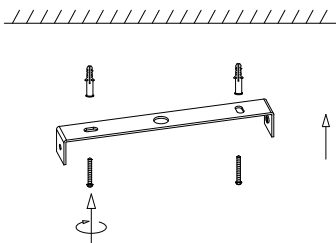

NOVA LUCE

9214169

1

Turn off the general switch

2

Drill holes & apply plastic anchors
With screws

3

Connect the wires

4

Apply the side screws

5

Apply the glass in to place

6

Turn on the general switch