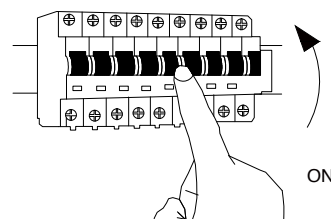

NOVA LUCE

9214169

1

Turn off the general switch

2

Drill holes & apply plastic anchors
With screws

3

Connect the wires

4

Apply the side screws

5

Apply the glass in to place

6

Turn on the general switch