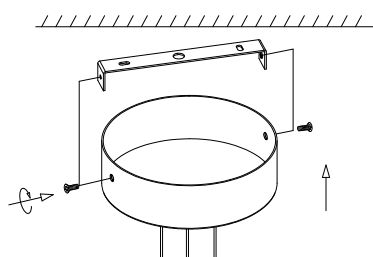

NOVA LUCE

9214169

1

Turn off the general switch

2

Drill holes & apply plastic anchors
With screws

3

Connect the wires

4

Apply the side screws

5

Apply the glass in to place

6

Turn on the general switch