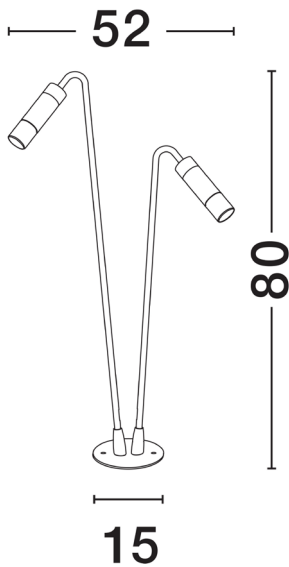

NOVA LUCE

PRODUCT DATASHEET

Version: 001

PRODUCT PHOTOGRAPH

TECHNICAL DRAWING

GENERAL INFORMATION

Product Code	9030849
Collection	Outdoor
Product Category	Bollard
Product Family	Aether
Mounting Location	Ground
Application Environment	Outdoor
Specifications	Antisalt Protection

DIMENSION & WEIGHT

LxWxH (cm)	L: 15 W: 52 H: 80
Cut out (cm)	N/A
Weight (Kgr)	1.11

MATERIAL & COLOR

Product Color	Black
Body Material	Aluminium & Glass

APPLICATION & MOUNTING

Ambient Working Temp.	Max 45 oC
Type of Protection	IP65
Dimmable	No
Type of Dimming (Optional)	N/A
Mounting type	Surface
Mounting Depth (cm)	N/A
Led Module Replaceable	Yes
Light Source	LED

Power (Nominal)	10 W
Input voltage (Nominal)	220-240Vac
Mains Frequency	50/60Hz

PHOTOMETRICAL DATA

Luminous Flux	141 lm
Color Temperature	3000 K
Light Color (Designation)	Warm White

WARRANTY

Warranty	3 Years
----------	----------------