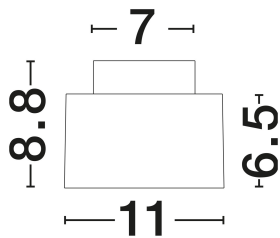

NOVA LUCE

PRODUCT DATASHEET

Version: 001

PRODUCT PHOTOGRAPH

GENERAL INFORMATION

Product Code	9695171
Collection	Indoor
Product Category	Ceiling
Product Family	????
Mounting Location	Ceiling
Application Environment	Indoor
Specifications	N/A

DIMENSION & WEIGHT

LxWxH (cm)	D: 11 H: 8.8
Cut Out (cm)	N/A
Weight (Kgr)	0.36

MATERIAL & COLOR

Product Color	Black Nickel
Body Material	Aluminium & Acrylic

TECHNICAL DRAWING

APPLICATION & MOUNTING

Ambient Working Temp.	Max 45°C
Type of Protection	IP20
Dimmable	No
Type of Dimming	N/A
Mounting type	Surface
Mounting Depth (cm)	N/A
Led Module Replaceable	No
Light Source	LED

Power (Nominal)	16W
Input voltage (Nominal)	220-240V
Mains Frequency	50/60Hz

PHOTOMETRICAL DATA

Luminous Flux	787lm
Color Temperature	3000K
Light Color (Designation)	Warm White

WARRANTY

Warranty	3 Years
----------	----------------