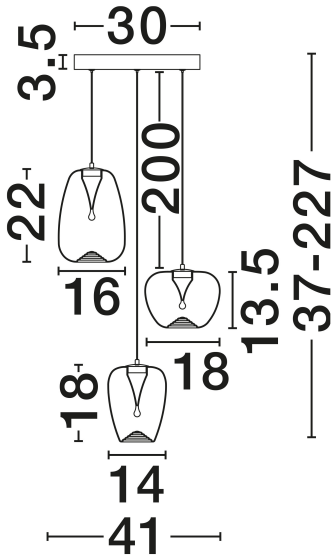

NOVA LUCE

PRODUCT DATASHEET

Version: 001

PRODUCT PHOTOGRAPH

GENERAL INFORMATION

Product Code	9009177
Collection	Indoor
Product Category	Suspension
Product Family	Oblo
Mounting Location	Ceiling
Application Environment	Indoor
Specifications	N/A

DIMENSION & WEIGHT

LxWxH (cm)	D: 41 H: 227
Cut Out (cm)	N/A
Weight (Kgr)	2.1

MATERIAL & COLOR

Product Color	Gradient Amber & Matt Black
Body Material	Glass & Metal

APPLICATION & MOUNTING

Ambient Working Temp.	Max 45°C
Type of Protection	IP20
Dimmable	No
Type of Dimming	N/A
Mounting type	Surface
Mounting Depth (cm)	N/A
Led Module Replaceable	No
Light Source	LED

TECHNICAL DRAWING

NOVA LUCE S.A

Schimatari Viotias
32009, Greece

+30 22620 58 121
+30 22620 56 743

info@novaluce.com
www.novaluce.com

NOVA LUCE

PRODUCT DATASHEET

Version: 001

ELECTRICAL DATA

Power (Nominal)	10W
Input voltage (Nominal)	220-240V
Mains Frequency	50/60Hz

PHOTOMETRICAL DATA

Luminous Flux	650lm
Color Temperature	3000K
Light Color (Designation)	Warm White

WARRANTY

Warranty	3 Years
----------	----------------