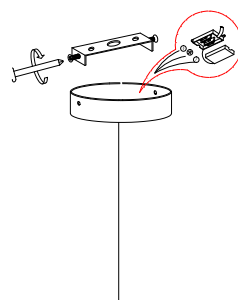

NOVA LUCE

1500202821

1 Turn off the general Switch

2 Align, mark and drill holes

3 Connect the 3 wires

4 Tight the screws in place

5 Connect the bulb

6 Turn on the general Switch