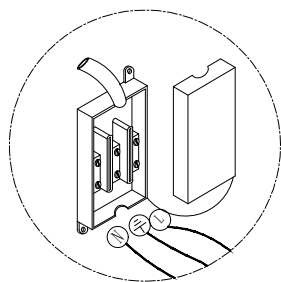

NOVA LUCE

1500202821

1 Turn off the general Switch

2 Align, mark and drill holes

3 Connect the 3 wires

4 Tight the screws in place

5 Connect the bulb

6 Turn on the general Switch