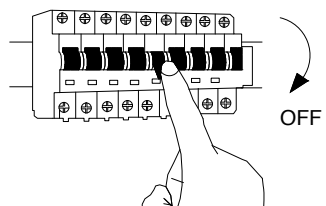

NOVA LUCE

1500202821

1 Turn off the general Switch

2 Align, mark and drill holes

3 Connect the 3 wires

4 Tight the screws in place

5 Connect the bulb

6 Turn on the general Switch