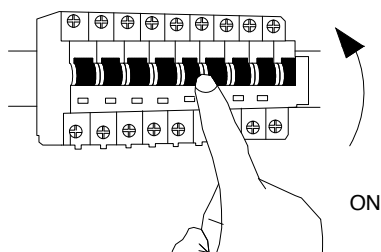

NOVA LUCE

1500202821

1 Turn off the general Switch

2 Align, mark and drill holes

3 Connect the 3 wires

4 Tight the screws in place

5 Connect the bulb

6 Turn on the general Switch