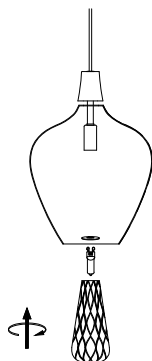

NOVA LUCE

1500202821

1 Turn off the general Switch

2 Align, mark and drill holes

3 Connect the 3 wires

4 Tight the screws in place

5 Connect the bulb

6 Turn on the general Switch