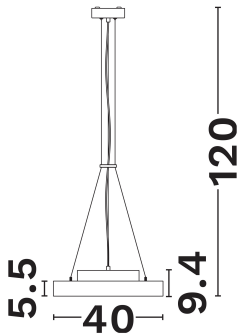

NOVA LUCE

PRODUCT DATASHEET

Version: 001

PRODUCT PHOTOGRAPH

TECHNICAL DRAWING

COMPATIBLE WITH

— On/Off Driver: N/A

— Triac Driver: N/A

— Dali Driver: N/A

GENERAL INFORMATION

Product Code	9060200
Product Category	Ceiling-Led
Product Family	Perfect Profiles
Mounting Location	Ceiling
Application Environment	Indoor

DIMENSION & WEIGHT

LxWxH (cm)	Ø 5.5 H1: 5.5 H2: 120 cm
Cut out (cm)	N/A
Weight (Kgr)	N/A

Power (Nominal)	24
Input voltage (Nominal)	220-240Vac
Mains Frequency	50/60Hz
Output voltage	N/A
Output Current	N/A
Power Factor	N/A
Efficiency	N/A
SVM	N/A
Pst	N/A
Class	I

PHOTOMETRICAL DATA

Luminous Flux	1440
Luminous Efficacy	60
Color Temperature	3000
Light Color (Designation)	Warm White
CRI	>80
SDCM	<3
Beam Angle	120
UGR	N/A