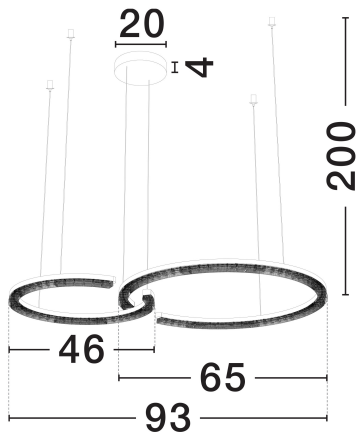

NOVA LUCE

PRODUCT DATASHEET

Version: 001

PRODUCT PHOTOGRAPH

TECHNICAL DRAWING

GENERAL INFORMATION

Product Code	9030959
Collection	Indoor
Product Category	Suspension
Product Family	Greamy
Mounting Location	Wall
Application Environment	Indoor
Specifications	N/A

DIMENSION & WEIGHT

LxWxH (cm)	D: 93 H: 200
Cut Out (cm)	N/A
Weight (Kgr)	3

MATERIAL & COLOR

Product Color	Gold
Body Material	Aluminium

APPLICATION & MOUNTING

Ambient Working Temp.	Max 45°C
Type of Protection	IP20
Dimmable	Yes
Type of Dimming	Triac
Mounting type	Surface
Mounting Depth (cm)	N/A
Led Module Replaceable	No
Light Source	LED

Power (Nominal)	49W
Input voltage (Nominal)	220-240V
Mains Frequency	50/60Hz

PHOTOMETRICAL DATA

Luminous Flux	3668lm
Color Temperature	3000K
Light Color (Designation)	Warm White

WARRANTY

Warranty	3 Years
----------	----------------