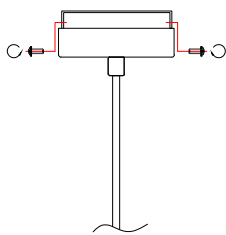

NOVA LUCE

9009113

1

Turn off the general switch

2

Drill holes & apply plastic anchors
With screws

3

Connect the wires

4

Apply the side screws

5

By rotating
Apply the glass into place

6

Turn on the general switch