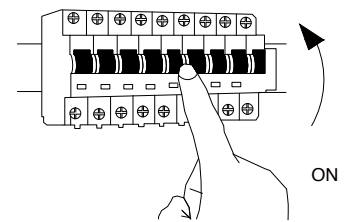

NOVA LUCE

9009113

1

Turn off the general switch

2

Drill holes & apply plastic anchors
With screws

3

Connect the wires

4

Apply the side screws

5

By rotating
Apply the glass into place

6

Turn on the general switch