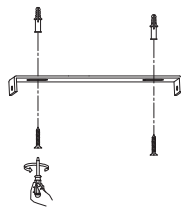

NOVA LUCE

9009113

1

Turn off the general switch

2

Drill holes & apply plastic anchors
With screws

3

Connect the wires

4

Apply the side screws

5

By rotating
Apply the glass into place

6

Turn on the general switch