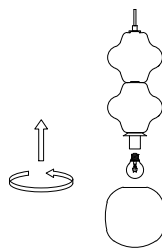

NOVA LUCE

9009113

1

Turn off the general switch

2

Drill holes & apply plastic anchors
With screws

3

Connect the wires

4

Apply the side screws

5

By rotating
Apply the glass into place

6

Turn on the general switch