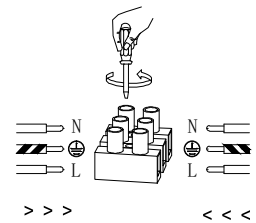

NOVA LUCE

9009113

1

Turn off the general switch

2

Drill holes & apply plastic anchors
With screws

3

Connect the wires

4

Apply the side screws

5

By rotating
Apply the glass into place

6

Turn on the general switch