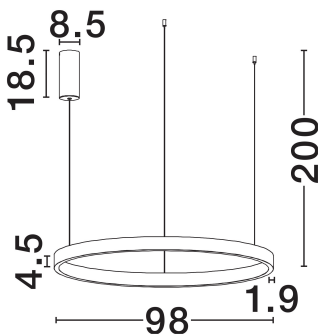

NOVA LUCE

PRODUCT DATASHEET

Version: 001

PRODUCT PHOTOGRAPH

TECHNICAL DRAWING

GENERAL INFORMATION

Product Code	9345670
Collection	Indoor
Product Category	Suspension
Product Family	Elowen
Mounting Location	Wall
Application Environment	Indoor
Specifications	N/A

DIMENSION & WEIGHT

LxWxH (cm)	D: 98 H: 200
Cut Out (cm)	N/A
Weight (Kgr)	3.6

MATERIAL & COLOR

Product Color	Brushed Silver
Body Material	Aluminium & Acrylic

APPLICATION & MOUNTING

Ambient Working Temp.	Max 45°C
Type of Protection	IP20
Dimmable	Yes
Type of Dimming	Triac
Mounting type	Surface
Mounting Depth (cm)	N/A
Led Module Replaceable	No
Light Source	LED

Power (Nominal)	106W
Input voltage (Nominal)	220-240V
Mains Frequency	50/60Hz

PHOTOMETRICAL DATA

Luminous Flux	4899lm
Color Temperature	3000K
Light Color (Designation)	Warm White

WARRANTY

Warranty	3 Years
----------	----------------