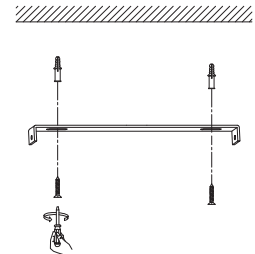

NOVA LUCE

9695252

1

Turn off the general switch

2

Dismantle the product

3

Drill holes apply plastic Anchors with screws

4

Connect wires

5

Apply side screws

6

Turn on the general switch