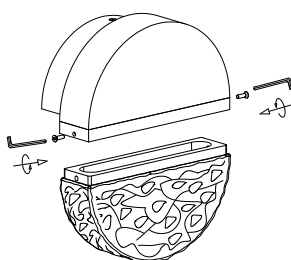

NOVA LUCE

9214182

1

Turn off the general switch

2

Drill holes & apply plastic anchors
With screws

3

Connect the wires

4

Apply the up & down screws

5

Apply the side screws

6

Turn on the general switch