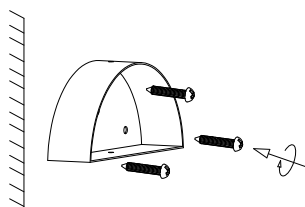

NOVA LUCE

9214182

1

Turn off the general switch

2

Drill holes & apply plastic anchors
With screws

3

Connect the wires

4

Apply the up & down screws

5

Apply the side screws

6

Turn on the general switch