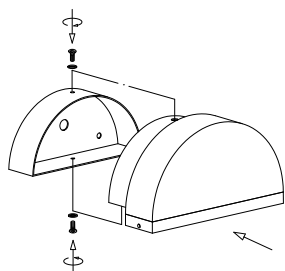

NOVA LUCE

9214182

1

Turn off the general switch

2

Drill holes & apply plastic anchors
With screws

3

Connect the wires

4

Apply the up & down screws

5

Apply the side screws

6

Turn on the general switch