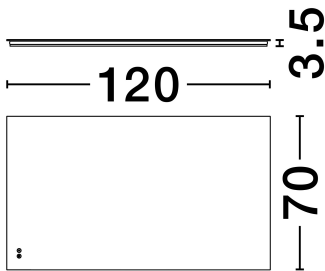

TECHNICAL DRAWING

APPLICATION & MOUNTING

Ambient Working Temp.	Max 45°C
Type of Protection	IP44
Dimmable	No
Type of Dimming	N/A
Mounting type	Surface
Mounting Depth (cm)	N/A
Led Module Replaceable	No
Light Source	LED

NOVA LUCE S.A

Schimatari Viotias
32009, Greece

+30 22620 58 121
+30 22620 56 743

info@novaluce.com
www.novaluce.com