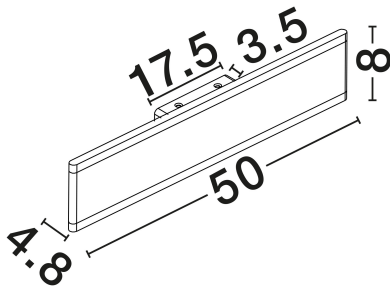

NOVA LUCE

PRODUCT DATASHEET

Version: 001

PRODUCT PHOTOGRAPH

GENERAL INFORMATION

Product Code	9115912
Collection	Indoor
Product Category	Wall
Product Family	Line
Mounting Location	Wall
Application Environment	Indoor
Specifications	N/A

DIMENSION & WEIGHT

LxWxH (cm)	L: 50.3 W: 8 H: 4.7
Cut Out (cm)	N/A
Weight (Kgr)	1.29

MATERIAL & COLOR

Product Color	Sandy White
Body Material	Aluminium & Acrylic

TECHNICAL DRAWING

APPLICATION & MOUNTING

Ambient Working Temp.	Max 45°C
Type of Protection	IP20
Dimmable	No
Type of Dimming	N/A
Mounting type	Surface
Mounting Depth (cm)	N/A
Led Module Replaceable	No
Light Source	LED

Power (Nominal)	2x12 W
Input voltage (Nominal)	220-240V
Mains Frequency	50/60Hz

PHOTOMETRICAL DATA

Luminous Flux	1823lm
Color Temperature	3000K
Light Color (Designation)	Warm White

WARRANTY

Warranty	3 Years
----------	----------------