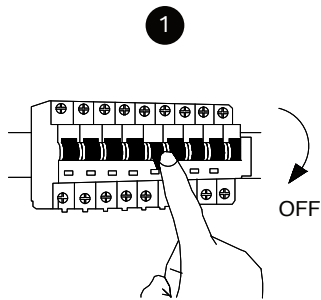

NOVA LUCE

9333221

Turn off the general switch

Turn on the general switch

1. Turn off general switch
2. Drill a holes, apply plastic anchors
3. Apply the element
4. Apply screws
5. Connect the wires
6. Apply the side screws
7. Apply the glass
8. 9. 10. Place the side element in place & Fix it in place with a screw
11. Turn on general switch