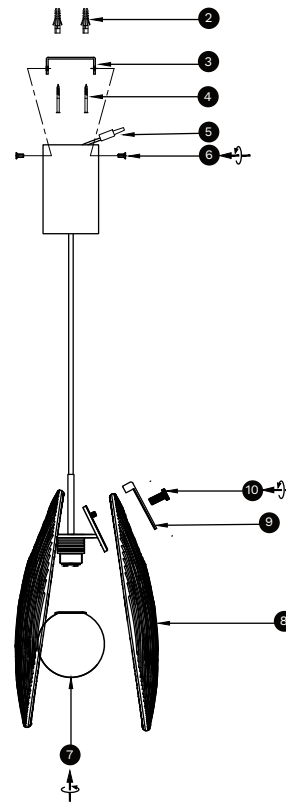

NOVA LUCE

9333221

Turn off the general switch

Turn on the general switch

1. Turn off general switch
2. Drill a holes, apply plastic anchors
3. Apply the element
4. Apply screws
5. Connect the wires
6. Apply the side screws
7. Apply the glass
8. 9. 10. Place the side element in place & Fix it in place with a screw
11. Turn on general switch