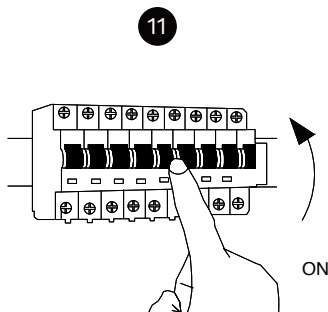

NOVA LUCE

9333221

Turn off the general switch

Turn on the general switch

1. Turn off general switch
2. Drill a holes, apply plastic anchors
3. Apply the element
4. Apply screws
5. Connect the wires
6. Apply the side screws
7. Apply the glass
8. 9. 10. Place the side element in place & Fix it in place with a screw
11. Turn on general switch