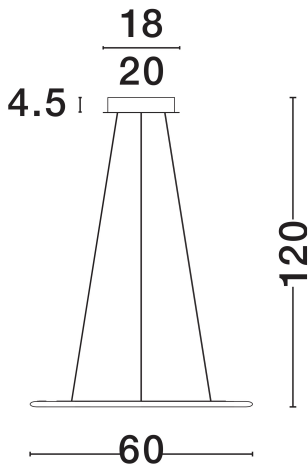

NOVA LUCE

PRODUCT DATASHEET

Version: 001

PRODUCT PHOTOGRAPH

TECHNICAL DRAWING

GENERAL INFORMATION

Product Code	8107401
Collection	Indoor
Product Category	Suspension
Product Family	Livorno
Mounting Location	Wall
Application Environment	Indoor
Specifications	N/A

DIMENSION & WEIGHT

LxWxH (cm)	D: 60 H: 120
Cut Out (cm)	N/A
Weight (Kgr)	2

MATERIAL & COLOR

Product Color	Chrome
Body Material	Aluminium & Acrylic

APPLICATION & MOUNTING

Ambient Working Temp.	Max 45°C
Type of Protection	IP20
Dimmable	No
Type of Dimming	N/A
Mounting type	Surface
Mounting Depth (cm)	N/A
Led Module Replaceable	No
Light Source	LED

Power (Nominal)	53W
Input voltage (Nominal)	220-240V
Mains Frequency	50/60Hz

PHOTOMETRICAL DATA

Luminous Flux	5071lm
Color Temperature	3000K
Light Color (Designation)	Warm White

WARRANTY

Warranty	3 Years
----------	----------------