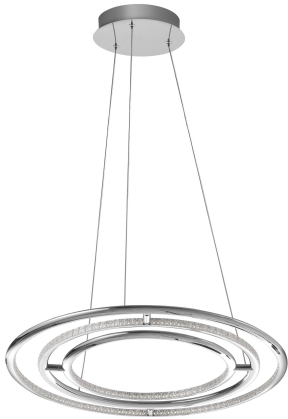

NOVA LUCE

PRODUCT DATASHEET

Version: 001

PRODUCT PHOTOGRAPH

TECHNICAL DRAWING

GENERAL INFORMATION

Product Code	8107401
Collection	Indoor
Product Category	Suspension
Product Family	Livorno
Mounting Location	Wall
Application Environment	Indoor
Specifications	N/A

DIMENSION & WEIGHT

LxWxH (cm)	D: 60 H: 120
Cut Out (cm)	N/A
Weight (Kgr)	2

MATERIAL & COLOR

Product Color	Chrome
Body Material	Aluminium & Acrylic

APPLICATION & MOUNTING

Ambient Working Temp.	Max 45°C
Type of Protection	IP20
Dimmable	No
Type of Dimming	N/A
Mounting type	Surface
Mounting Depth (cm)	N/A
Led Module Replaceable	No
Light Source	LED