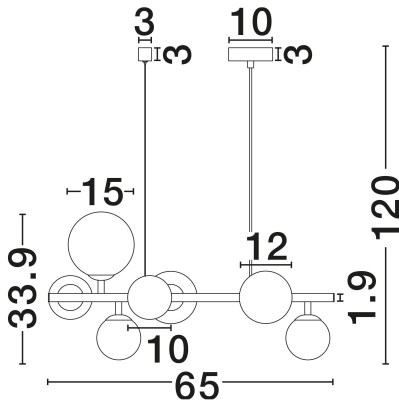

NOVA LUCE

PRODUCT DATASHEET

Version: 001

PRODUCT PHOTOGRAPH

TECHNICAL DRAWING

GENERAL INFORMATION

| | |
|-------------------------|------------|
| Product Code | 9009250 |
| Collection | Indoor |
| Product Category | Suspension |
| Product Family | Odillia |
| Mounting Location | Ceiling |
| Application Environment | Indoor |
| Specifications | N/A |

DIMENSION & WEIGHT

| | |
|--------------|----------------------|
| LxWxH (cm) | L: 65 W: 28.9 H: 120 |
| Cut Out (cm) | N/A |
| Weight (Kgr) | 1.68 |

MATERIAL & COLOR

| | |
|---------------|--------------------|
| Product Color | Clear & Matt Black |
| Body Material | Glass & Metal |

| | |
|-------------------------|-----------------|
| Power (Nominal) | 7x5W |
| Input voltage (Nominal) | 100-240V |
| Mains Frequency | 50/60Hz |

PHOTOMETRICAL DATA

| | |
|---------------------------|------------|
| Luminous Flux | N/A |
| Color Temperature | N/A |
| Light Color (Designation) | N/A |