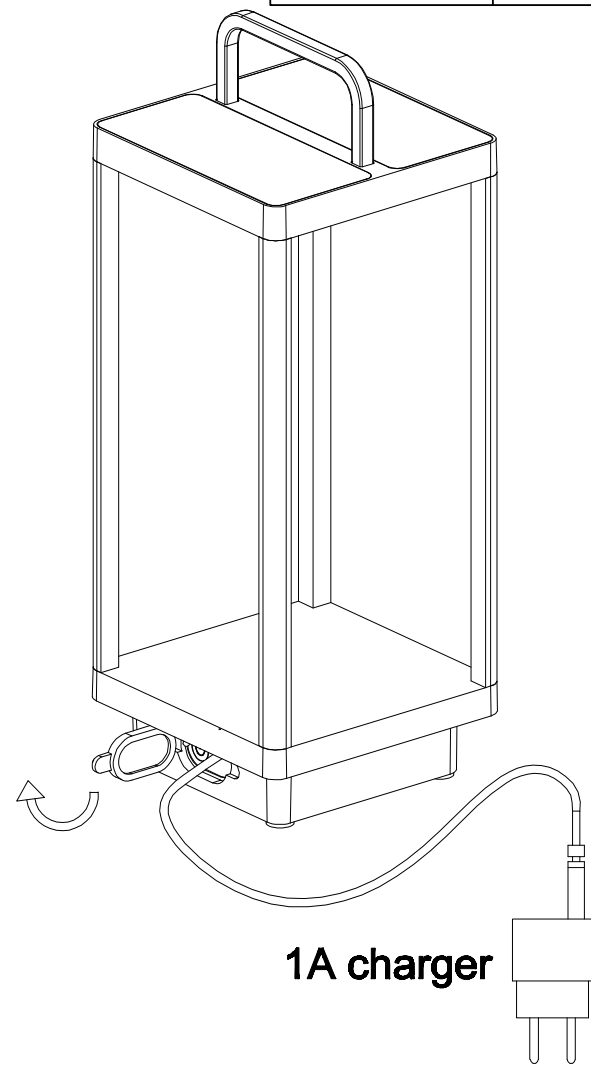

1

NOTE: pls charge the light under the sunshine for three days or using the charger for 4-5 hours before first using.

Red (Charging)	Green (Full)
	

1A charger

socket

2

MODE 1:

*first press to turn on the light

*100% lighting

MODE 2:

*second press to change into mode 2.

*50% lighting

Pressing the switch

3

Third press to turn off the light