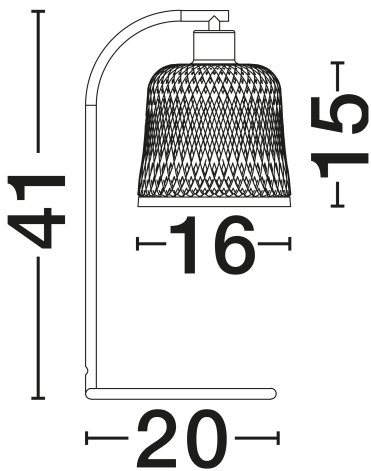

## PRODUCT PHOTOGRAPH

## TECHNICAL DRAWING

## DIMENSION & WEIGHT

LxWxH (cm)	D: 16 H: 41
Cut Out (cm)	N/A
Weight (Kgr)	0.5